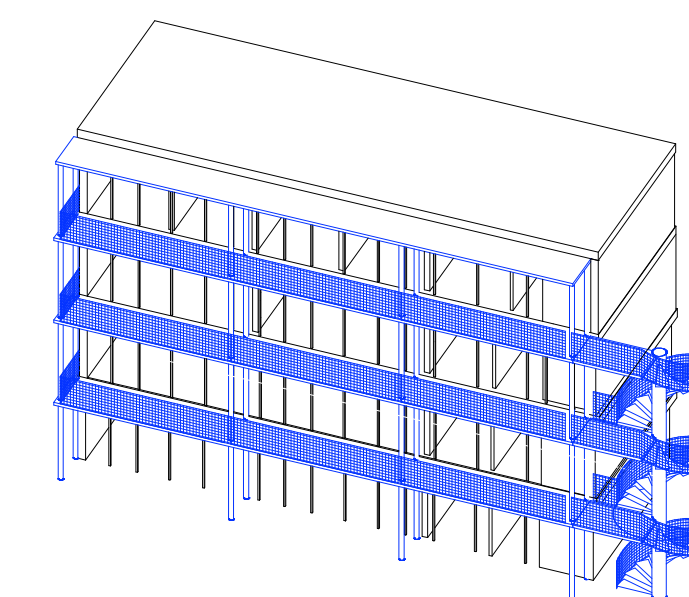

ТОПЛОЦЕНТРАЛАТА

Конкурс за обемно-пространствена концепция и идеен проект за реконструкция и преустройство на съществуващата сграда на топлоцентралата на НДК в Център за изкуства култура

Open architectural competition for reconstruction of the former Heating Plant of the National Palace of Culture ("Toplocentralata") into a Centre for contemporary art and culture

Тоалетни
WC s

Магазин
Shop

Пергола
Pergola

Външен коридор нова сграда
The outside passageway of new building is attached to it as a foreign body. It over-looks the main entrance of the Big Hall and thus creates a space for communication and meetings.

Външен коридор нова сграда
The outside passageway of new building is attached to it as a foreign body. It over-looks the main entrance of the Big Hall and thus creates a space for communication and meetings.

План 1 - 4 етаж 1:200
Floorplans 1 - 4 1:200

Изглед 1:200
Elevation 1:200

Фасада нова сграда 1:200
Facade new building 1:200