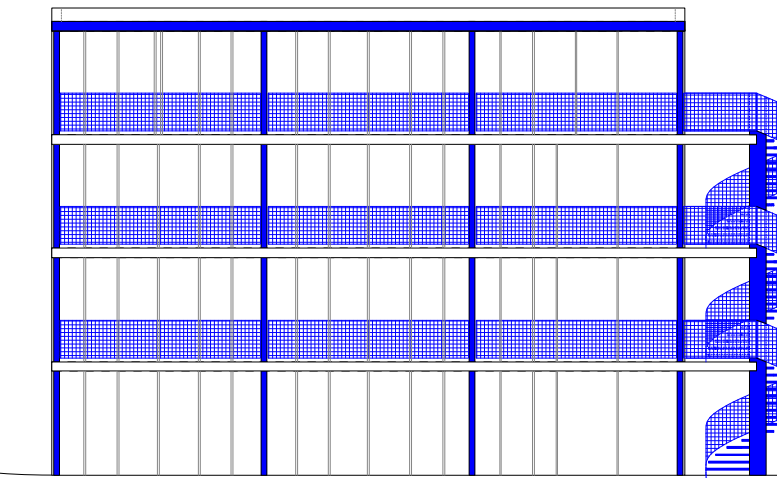

Тоалетни
WC s

Магазин
Shop

Пергола
Pergola

Външен коридор нова сграда
The outside passageway of new building is attached to it as a foreign body. It over-looks the main entrance of the Big Hall and thus creates a space for communication and meetings.

Външен коридор нова сграда
The outside passageway of new building is attached to it as a foreign body. It over-looks the main entrance of the Big Hall and thus creates a space for communication and meetings.

План 1 - 4 етаж 1:200
Floorplans 1 - 4 1:200

Изглед 1:200
Elevation 1:200

Фасада нова сграда 1:200
Facade new building 1:200