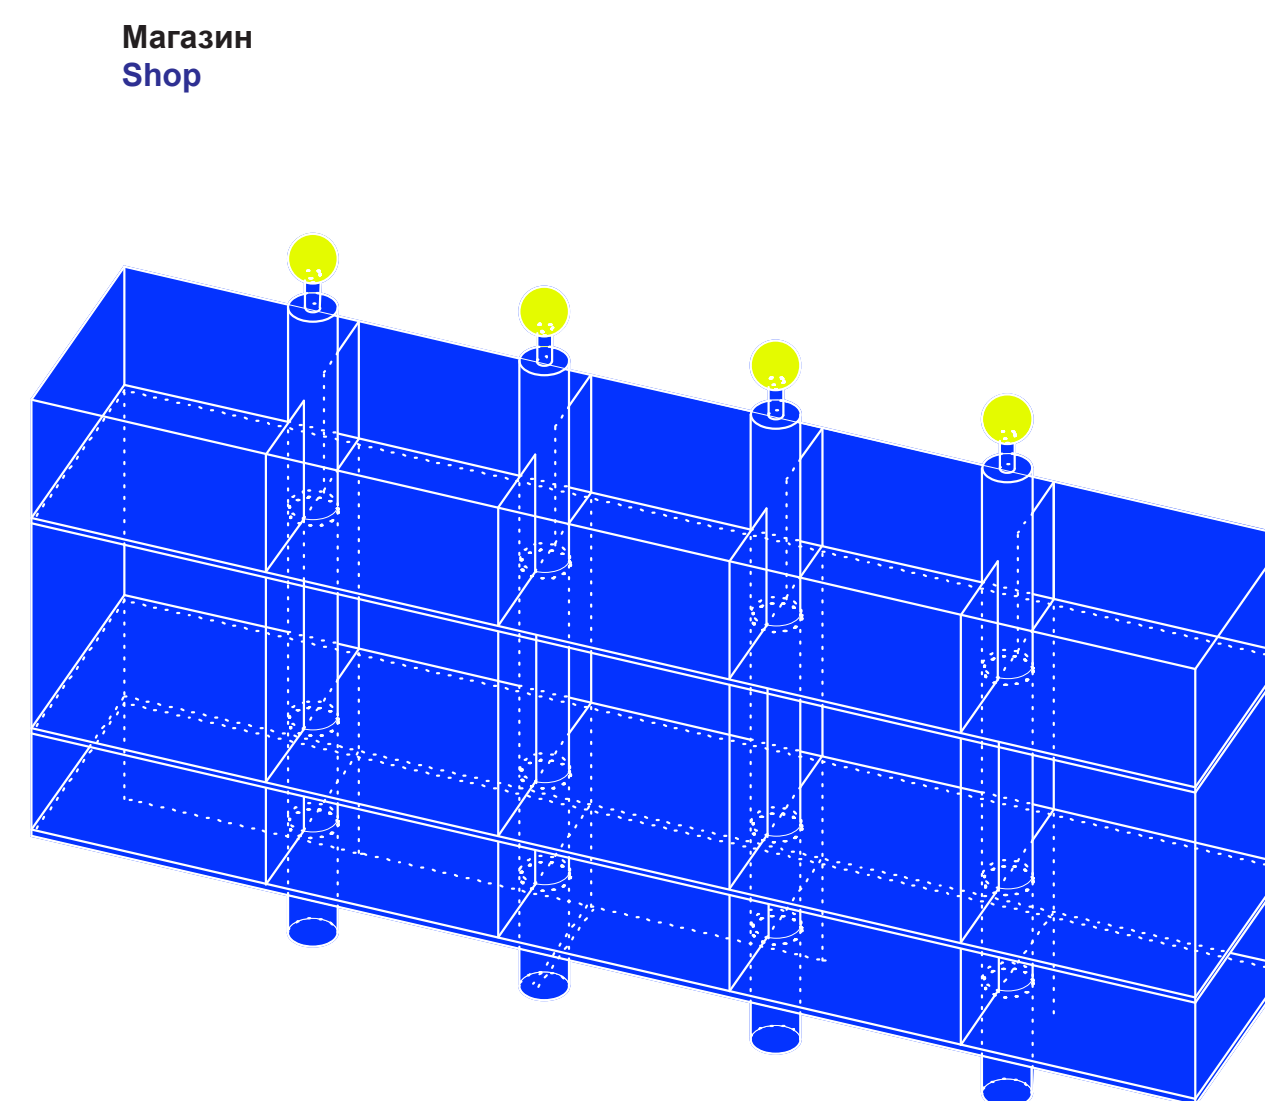

ТОПЛОЦЕНТРАЛАТА

Конкурс за обемно-пространствена концепция и идеен проект за реконструкция и преустройство на съществуващата сграда на топлоцентралата на НДК в Център за изкуства култура

Open architectural competition for reconstruction of the former Heating Plant of the National Palace of Culture ("Toplocentralata") into a Centre for contemporary art and culture

Тоалетни
WC s

Магазин
Shop

Пергола
Pergola

Външен коридор нова сграда
The outside passageway of new building is attached to it as a foreign body. It over-looks the main entrance of the Big Hall and thus creates a space for communication and meetings.

Външен коридор нова сграда
The outside passageway of new building is attached to it as a foreign body. It over-looks the main entrance of the Big Hall and thus creates a space for communication and meetings.

План 1 - 4 етаж 1:200
Floorplans 1 - 4 1:200

Изглед 1:200
Elevation 1:200

Фасада нова сграда 1:200
Facade new building 1:200