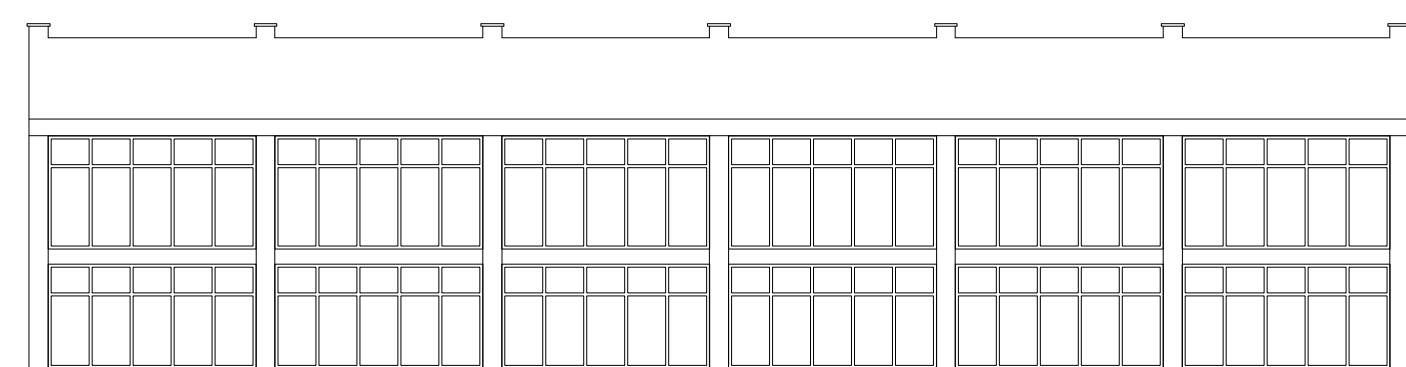

ТОПЛОЦЕНТРАЛАТА

Конкурс за обемно-пространствена концепция и идеен проект за реконструкция и преустройство на съществуващата сграда на топлоцентралата на НДК в Център за изкуства култура

Open architectural competition for reconstruction of the former Heating Plant of the National Palace of Culture ("Toplocentralata") into a Centre for contemporary art and culture

Тоалетни
WC s

Магазин
Shop

Пергола
Pergola

Външен коридор нова сграда
The outside passageway of new building is attached to it as a foreign body. It over-looks the main entrance of the Big Hall and thus creates a space for communication and meetings.

Външен коридор нова сграда
The outside passageway of new building is attached to it as a foreign body. It over-looks the main entrance of the Big Hall and thus creates a space for communication and meetings.

План 1 - 4 етаж 1:200
Floorplans 1 - 4 1:200

Изглед 1:200
Elevation 1:200

Фасада нова сграда 1:200
Facade new building 1:200