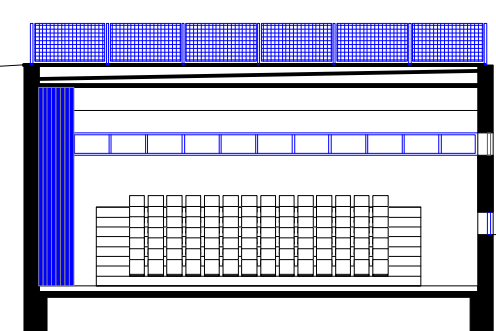

Тоалетни
WC s

Магазин
Shop

Пергола
Pergola

Външен коридор нова сграда
The outside passageway of new building is attached to it as a foreign body. It over-looks the main entrance of the Big Hall and thus creates a space for communication and meetings.

Външен коридор нова сграда
The outside passageway of new building is attached to it as a foreign body. It over-looks the main entrance of the Big Hall and thus creates a space for communication and meetings.

План 1 - 4 етаж 1:200
Floorplans 1 - 4 1:200

Изглед 1:200
Elevation 1:200

Фасада нова сграда 1:200
Facade new building 1:200