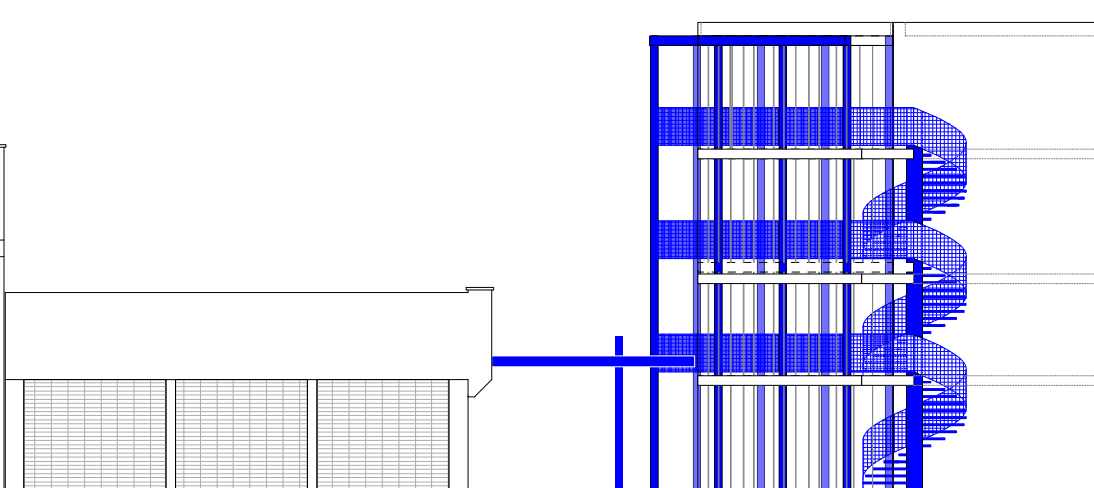

ТОПЛОЦЕНТРАЛАТА

Конкурс за обемно-пространствена концепция и идеен проект за реконструкция и преустройство на съществуващата сграда на топлоцентралата на НДК в Център за изкуства култура

Open architectural competition for reconstruction of the former Heating Plant of the National Palace of Culture ("Toplocentralata") into a Centre for contemporary art and culture

Тоалетни
WC s

Магазин
Shop

Пергола
Pergola

Външен коридор нова сграда
The outside passageway of new building is attached to it as a foreign body. It over-looks the main entrance of the Big Hall and thus creates a space for communication and meetings.

Външен коридор нова сграда
The outside passageway of new building is attached to it as a foreign body. It over-looks the main entrance of the Big Hall and thus creates a space for communication and meetings.

План 1 - 4 етаж 1:200
Floorplans 1 - 4 1:200

Изглед 1:200
Elevation 1:200

Фасада нова сграда 1:200
Facade new building 1:200